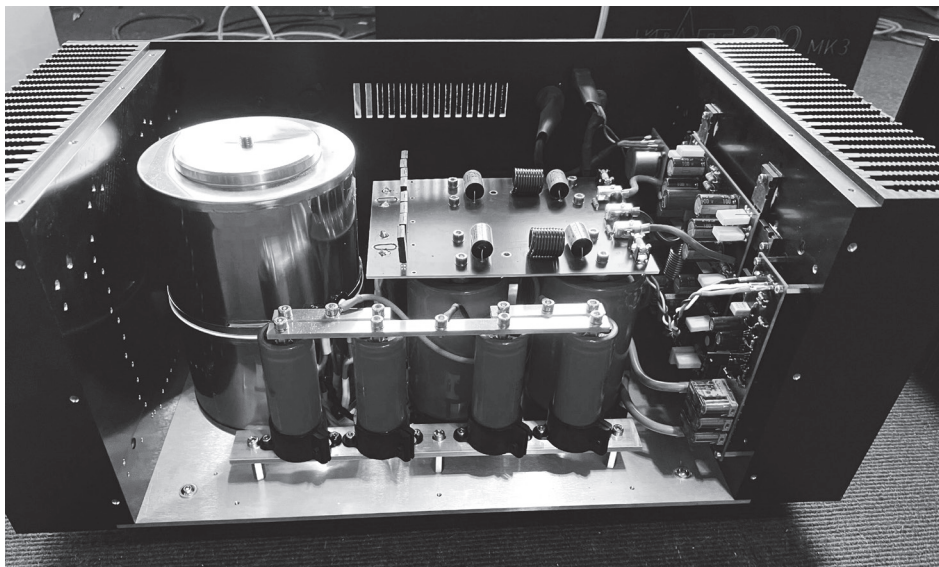

The power and the glory 2024

KRAFT 250 MK 3 pure Class A

STEREO	19.700 €
Mono pair	30.000 €
Full symmetric input STEREO	20.600 €
Full symmetric input Mono	30.900 €

2 x 250 W sinus into 8 Ohm. Pure class A Double mono, with two separately shielded power Transformers with a total of 1300 VA 250.000 µF. Aluminium chassis. Front panel: 10 mm. Black finish. New: Front, top plate and backside silver. Dimensions: 600 x 250 x 315 mm. Weight: ca. 45 kg

Specifications like as Kraft 250. Kraft 300 internal new designed - high rigide construction. New super electrolyte power capacitors, 300.000 µF. Result: to create organic sound sphere in time and energy dimensions. Example: you have sound as like the best place in the opera.

KRAFT 300 MK 3 pure Class A

STEREO	23.000 €
Mono pair	35.000 €
Full symmetric input STEREO	23.900 €
Full symmetric input Mono	35.900 €

Anniversary Edition MK 3

1.600 VA mumetal transformer and specials
per channel 1.600 VA mumetal transformer and specials

Stereo	35.000 €
Mono pair	48.000 €

The power
and the glory.

The heart of
your world class
equipment!

Test Lite magazine
07/2023:
The pure side
of the force

Best sounding big power amplifier

All Symphonie Line products can be matched. They harmonize musically and aesthetically. Often Symphonic Line products are used to complement other brand components in music reproduction systems. For example, the pre- and power amplifiers are often used to bring out the real merits of loudspeakers.

The company's philosophy includes upgrades of older models at a very fair price level. Upgrading instead of exchanging components. Not only our senses also nature deserves to be protected. Rediscover music to find your way out of everyday pressure. We are highly committed to upgrading and refining our product line. However, we never design for a fashion - be it technical or sonic. The result is the production of world class components on different levels of affordability. Our goal of development and research: There is no "Symphonie Line Sound". My only motivation: the reproduction of all the elements of a live concert in my living-room in such a way that the music is correct and captures my senses. I must feel the body of the music; the notes must breathe. Close your eyes, and look into an imaginative opera hall or studio. Let yourself be carried away by the music, and do not care about HiFi-equipment any longer.

New: optional for the most products- cover gold plated.

For all: You can order 100 - 120 or 240 Volt. Tell it to me.

Attributes All soldering using silver tin. Printboards of all products 2 mm massiv.

for all: All power capacitors special made for Symphonie Line.

Technical details to be changed without notice.

All our products are single handcrafted with love in Germany.

R. G.